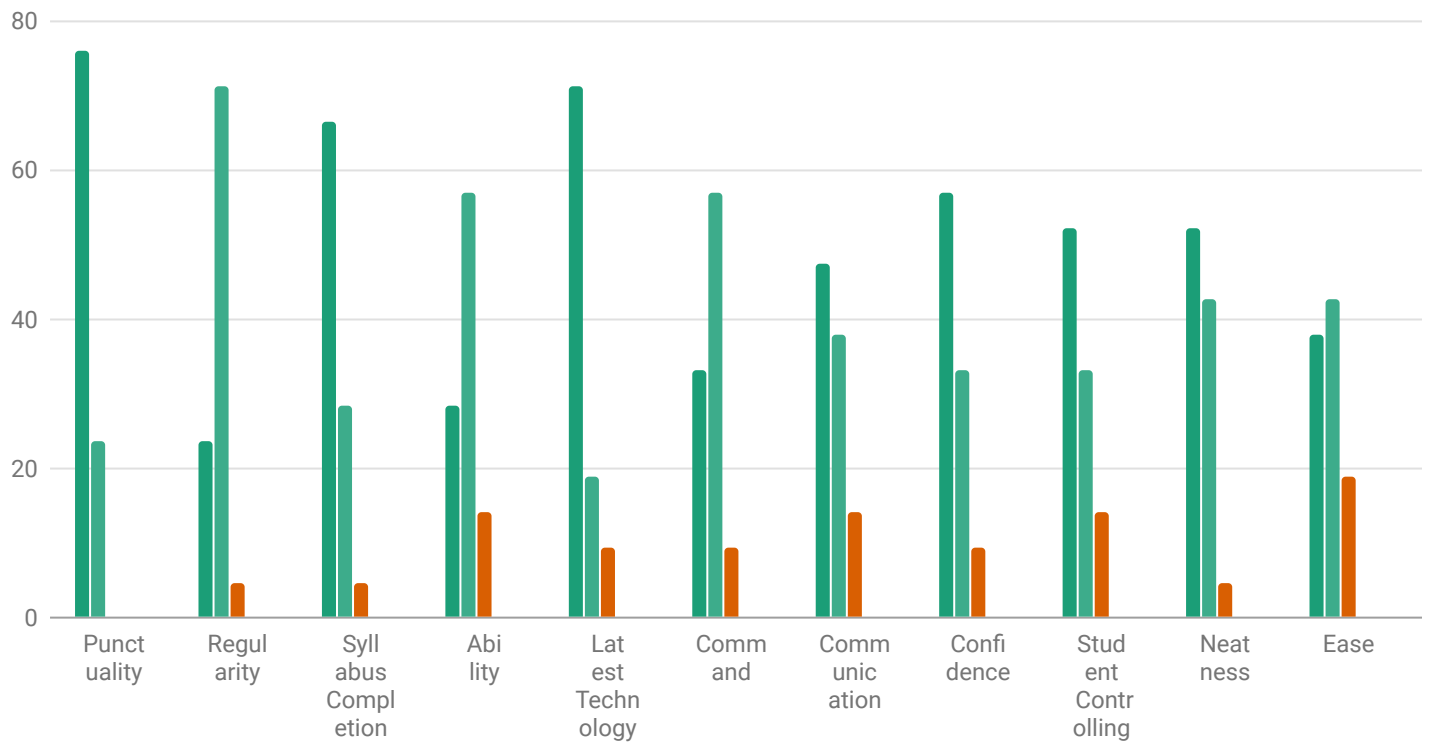

Student Feedback for Teacher Chart (Year : 2021-2022)

Select Teacher

Prof B.H.Telore ▼

Section-I (This section focuses on Attributes of a Teacher)

Section – II (This Section indicate level of agreement)