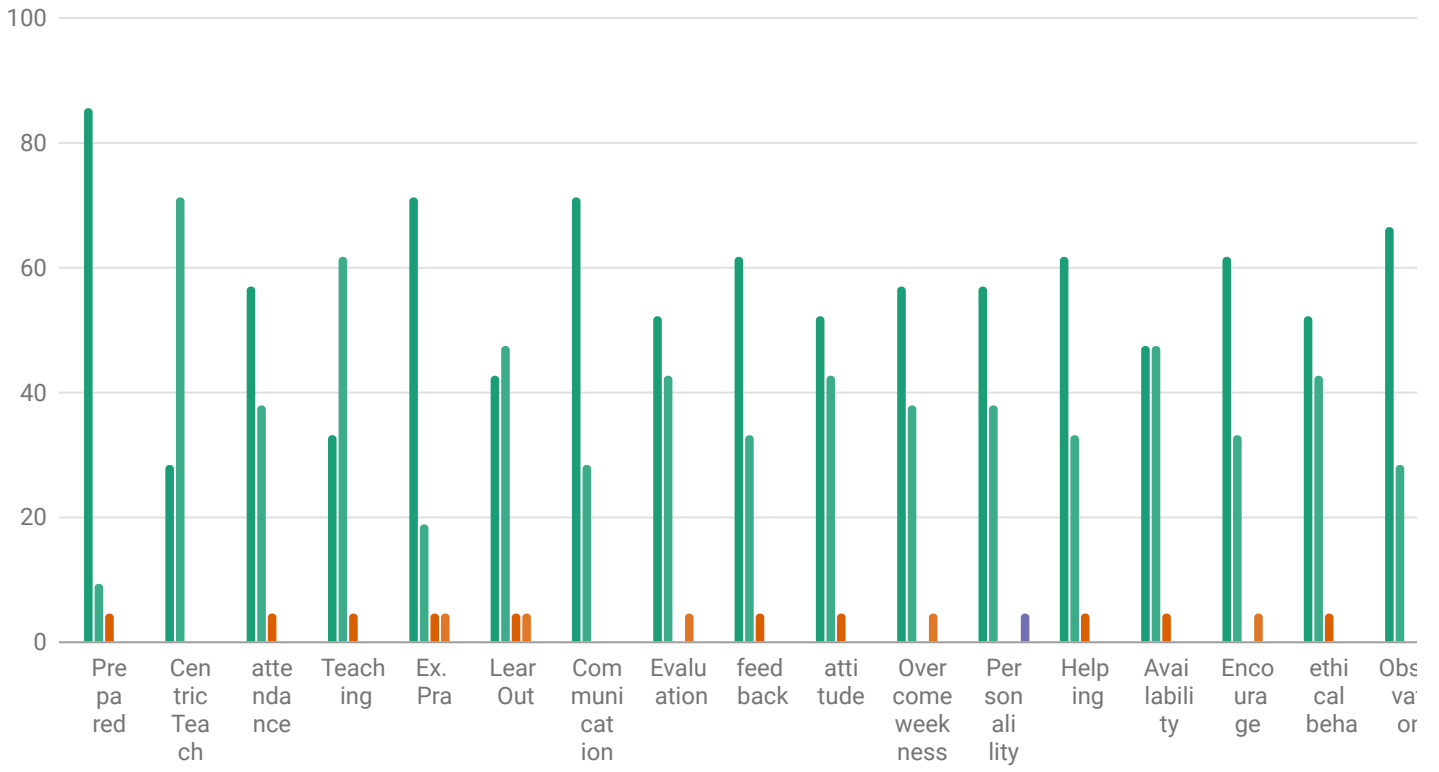

Contact Us

📍 Rajur, Tal-Akole, Dist-Ahmednagar,

Maharashtra, India, 422604.

☎ 02424-251080

✉ mndcollegerajur@gmail.com

Quick Links

DOWNLOADS ([HTTPS://WWW.MNDCOLLEGERAJUR.ORG/SITE/DOWNLOADS](https://www.mndcollegerajur.org/site/downloads))

IMPORTANT LINK ([HTTPS://WWW.MNDCOLLEGERAJUR.ORG/SITE/IMPORTANT_LINKS](https://www.mndcollegerajur.org/site/important_links))

FEEDBACK ([HTTPS://WWW.MNDCOLLEGERAJUR.ORG/SITE/FEEDBACK](https://www.mndcollegerajur.org/site/feedback))

WEB SITE ADMIN LOGIN ([HTTPS://WWW.MNDCOLLEGERAJUR.ORG/ADMIN](https://www.mndcollegerajur.org/admin))