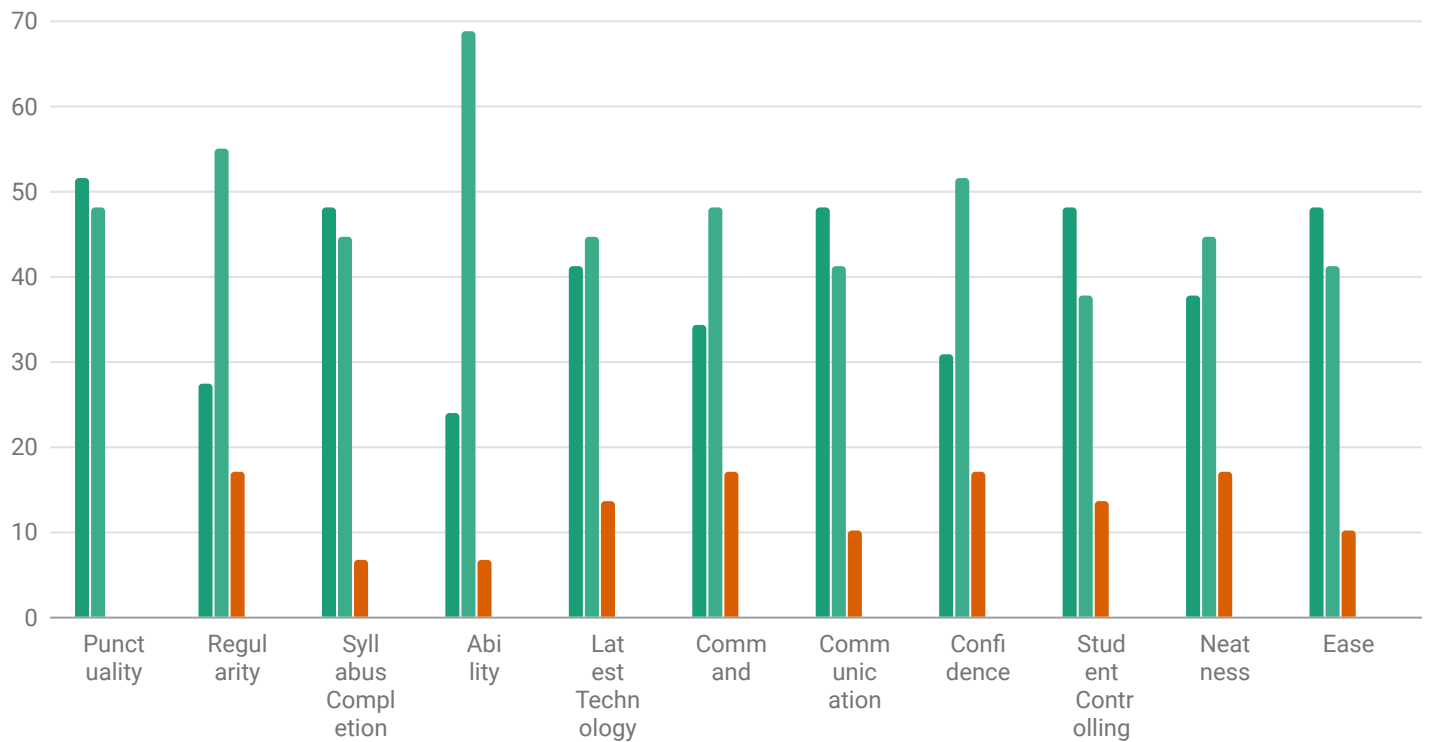

Student Feedback for Teacher Chart (Year : 2022-2023)

Select Teacher

Prof B.H.Telore ▼

Section-I (This section focuses on Attributes of a Teacher)

Section – II (This Section indicate level of agreement)

Contact Us