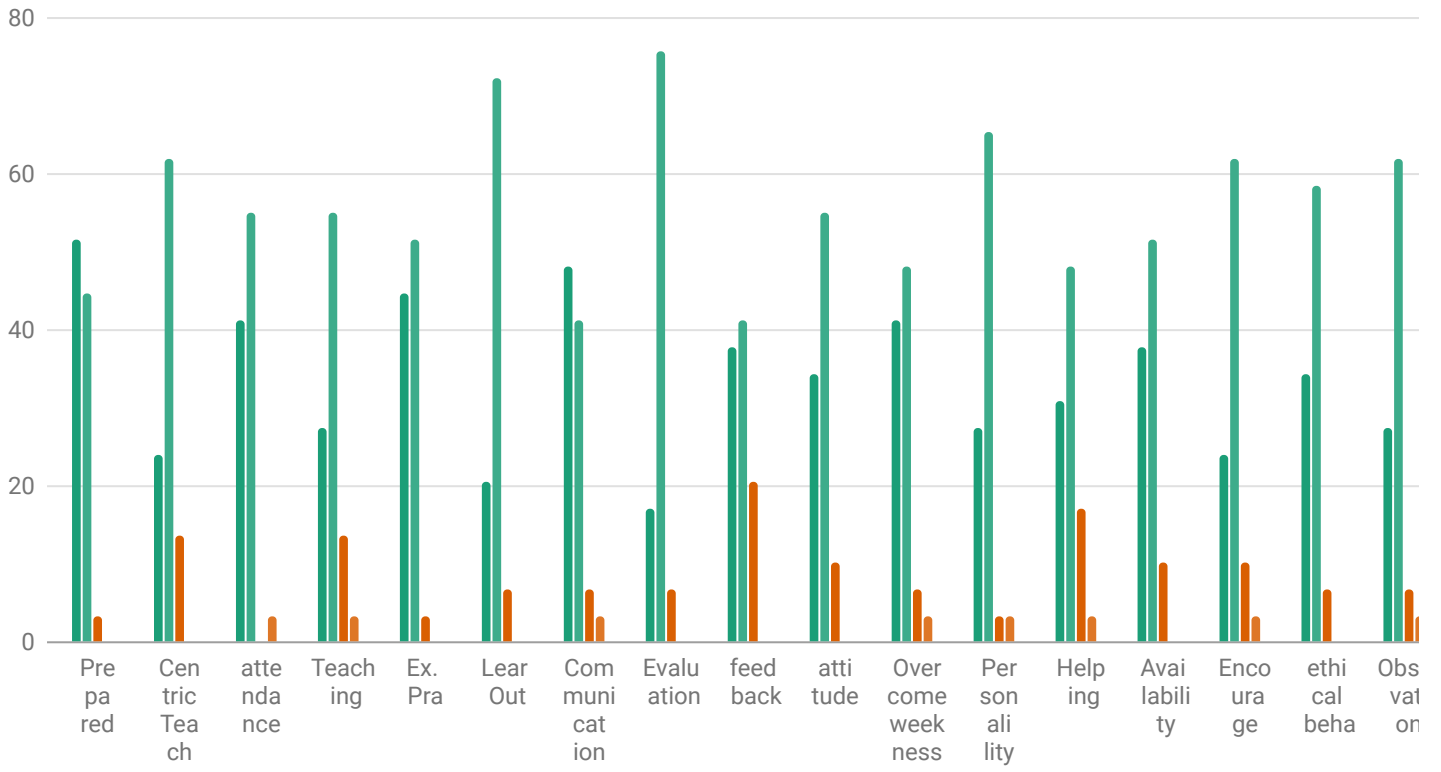

Student Feedback for Teacher Chart (Year : 2022-2023)

Select Teacher

Prof B.H.Telore ▼

Section-I (This section focuses on Attributes of a Teacher)

Section – II (This Section indicate level of agreement)

Contact Us