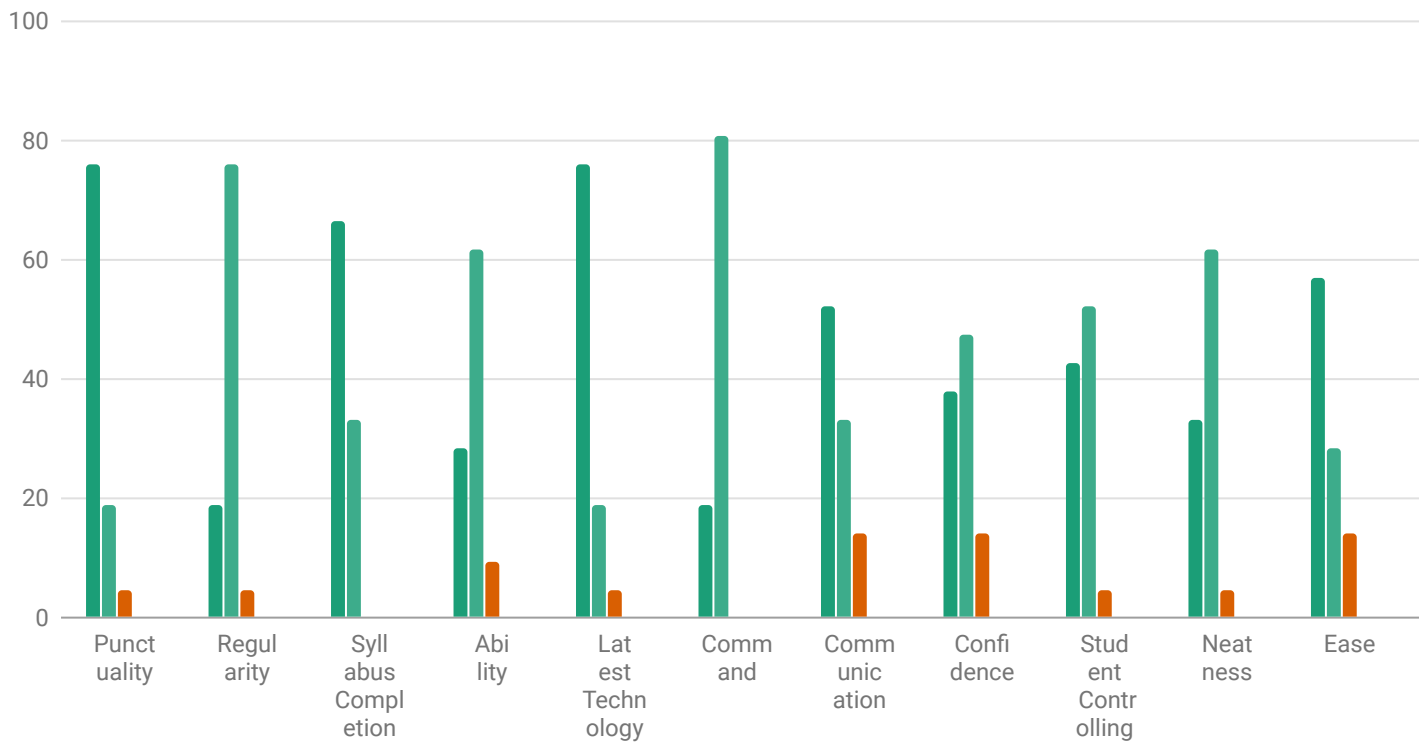

Student Feedback for Teacher Chart (Year : 2021-2022)

Select Teacher

Prof. Dr. R. R. Sonawane ▼

Section-I (This section focuses on Attributes of a Teacher)

Section – II (This Section indicate level of agreement)