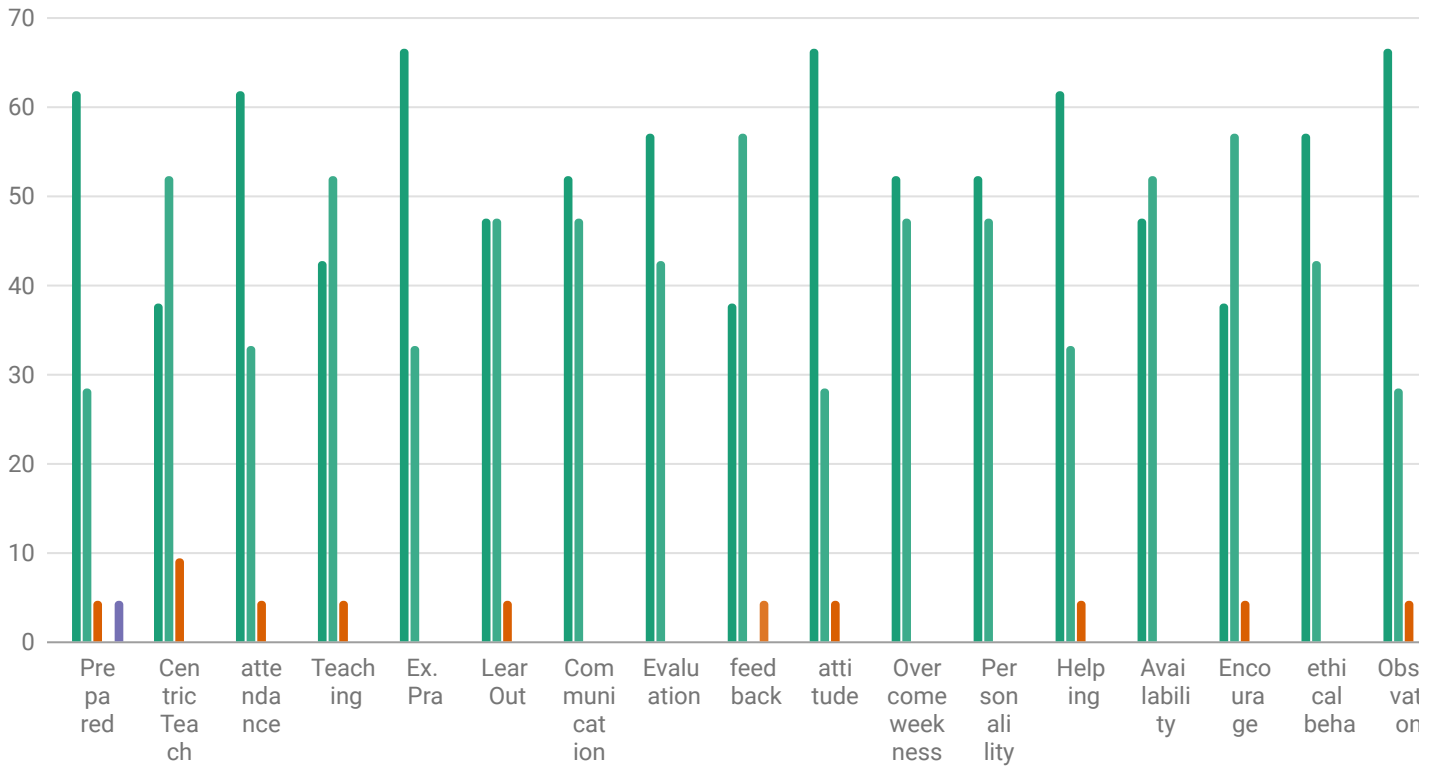

Contact Us

📍 Rajur, Tal-Akole, Dist-Ahmednagar,

Maharashtra, India, 422604.

☎ 02424-251080

✉ mndcollegerajur@gmail.com

Quick Links

DOWNLOADS ([HTTPS://WWW.MNDCOLLEGERAJUR.ORG/SITE/DOWNLOADS](https://www.mndcollegerajur.org/site/downloads))

IMPORTANT LINK ([HTTPS://WWW.MNDCOLLEGERAJUR.ORG/SITE/IMPORTANT_LINKS](https://www.mndcollegerajur.org/site/important_links))

FEEDBACK ([HTTPS://WWW.MNDCOLLEGERAJUR.ORG/SITE/FEEDBACK](https://www.mndcollegerajur.org/site/feedback))

WEB SITE ADMIN LOGIN ([HTTPS://WWW.MNDCOLLEGERAJUR.ORG/ADMIN](https://www.mndcollegerajur.org/admin))