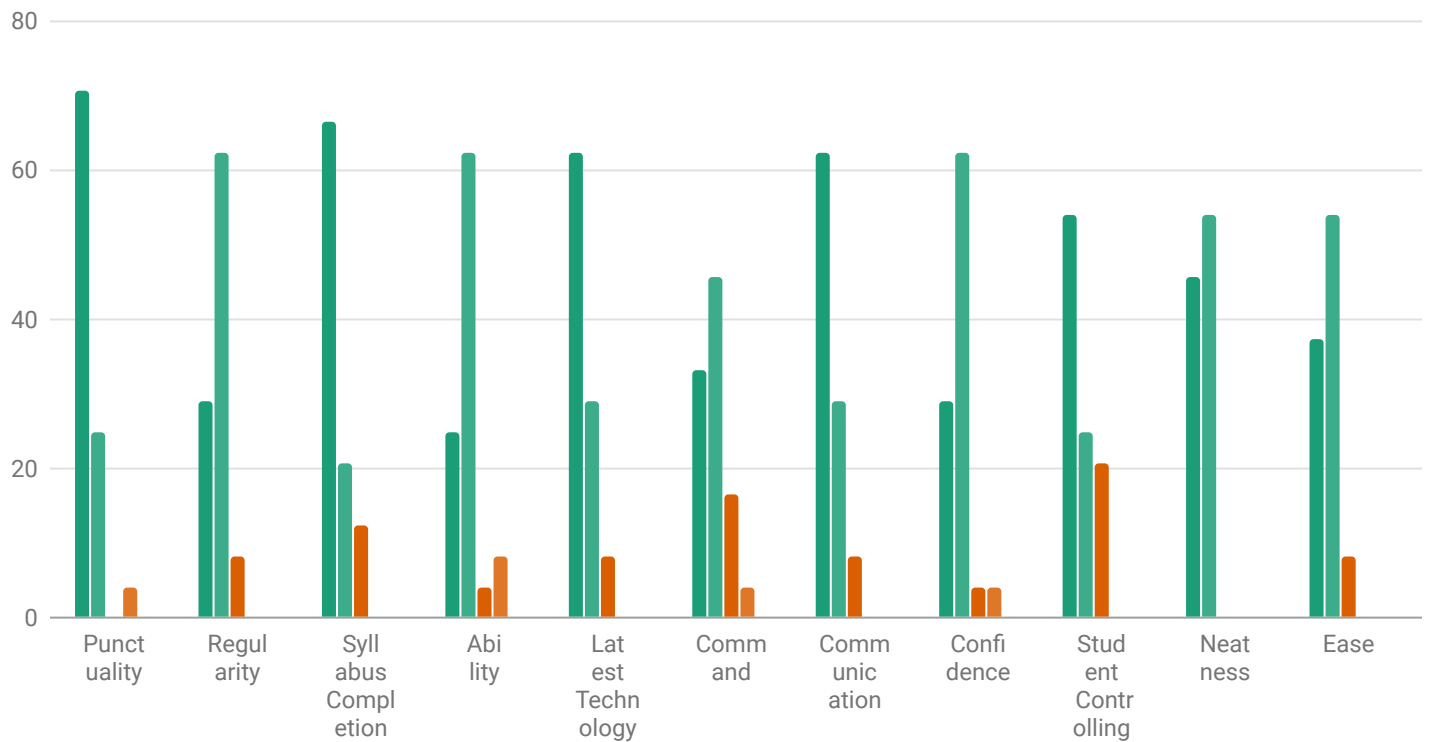

Student Feedback for Teacher Chart (Year : 2020-2021)

Select Teacher

Prof B.H.Telore ▼

Section-I (This section focuses on Attributes of a Teacher)

Section – II (This Section indicate level of agreement)