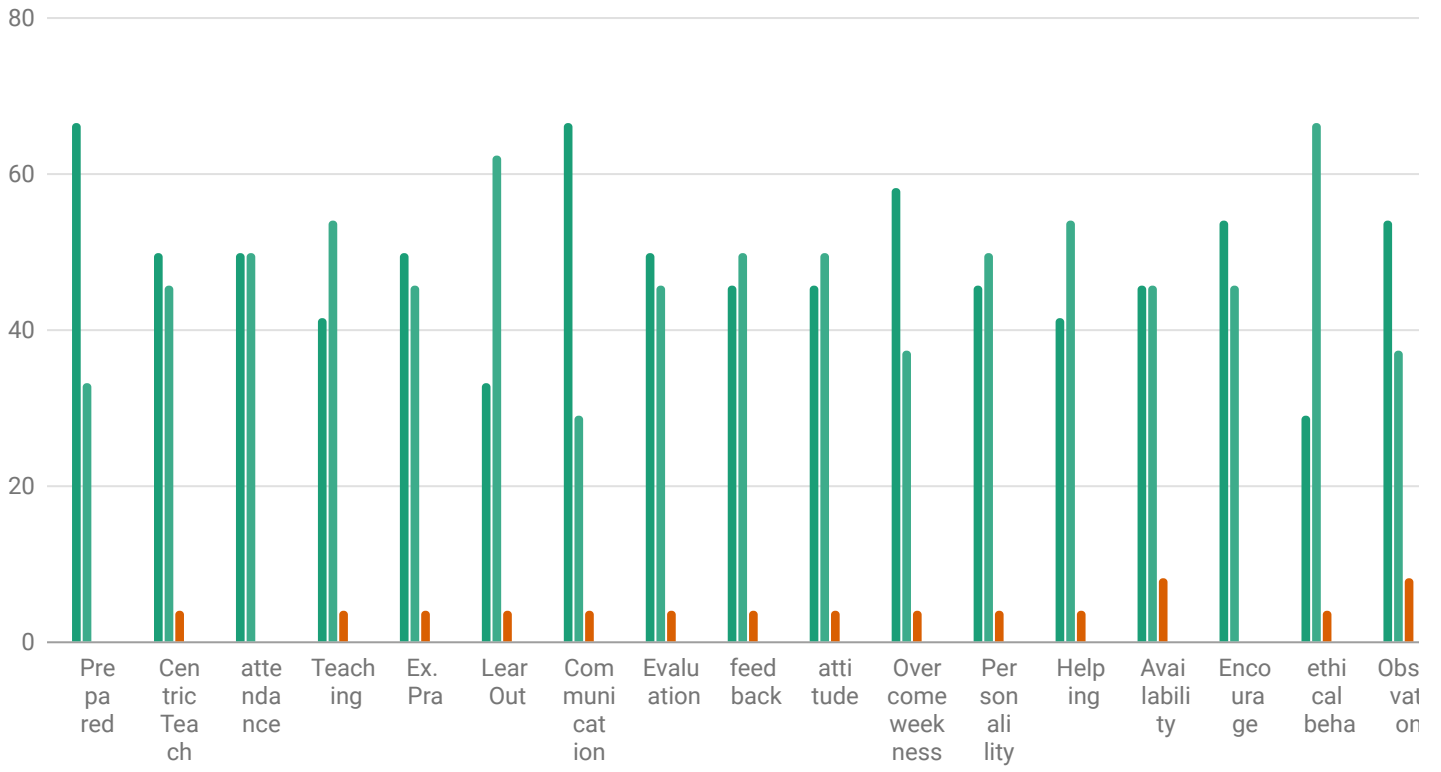

Contact Us

📍 Rajur, Tal-Akole, Dist-Ahmednagar,

Maharashtra, India, 422604.

☎ 02424-251080

✉ mndcollegerajur@gmail.com

Quick Links

DOWNLOADS ([HTTPS://WWW.MNDCOLLEGERAJUR.ORG/SITE/DOWNLOADS](https://www.mndcollegerajur.org/site/downloads))

IMPORTANT LINK ([HTTPS://WWW.MNDCOLLEGERAJUR.ORG/SITE/IMPORTANT_LINKS](https://www.mndcollegerajur.org/site/important_links))

FEEDBACK ([HTTPS://WWW.MNDCOLLEGERAJUR.ORG/SITE/FEEDBACK](https://www.mndcollegerajur.org/site/feedback))

WEB SITE ADMIN LOGIN ([HTTPS://WWW.MNDCOLLEGERAJUR.ORG/ADMIN](https://www.mndcollegerajur.org/admin))