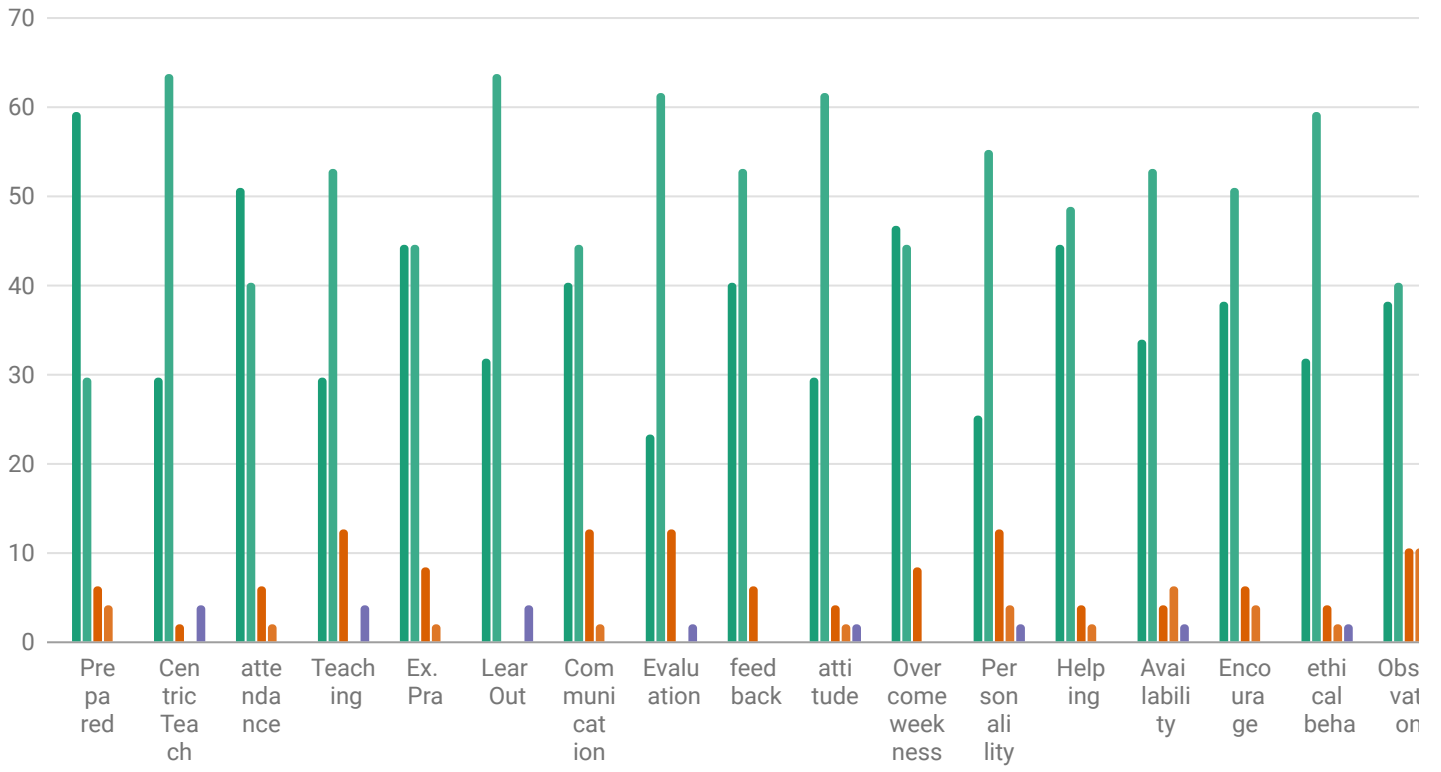

Contact Us

📍 Rajur, Tal-Akole, Dist-Ahmednagar,

Maharashtra, India, 422604.

☎ 02424-251080

✉ mndcollegerajur@gmail.com

Quick Links

DOWNLOADS ([HTTPS://WWW.MNDCOLLEGERAJUR.ORG/SITE/DOWNLOADS](https://www.mndcollegerajur.org/site/downloads))

IMPORTANT LINK ([HTTPS://WWW.MNDCOLLEGERAJUR.ORG/SITE/IMPORTANT_LINKS](https://www.mndcollegerajur.org/site/important_links))

FEEDBACK ([HTTPS://WWW.MNDCOLLEGERAJUR.ORG/SITE/FEEDBACK](https://www.mndcollegerajur.org/site/feedback))

WEB SITE ADMIN LOGIN ([HTTPS://WWW.MNDCOLLEGERAJUR.ORG/ADMIN](https://www.mndcollegerajur.org/admin))