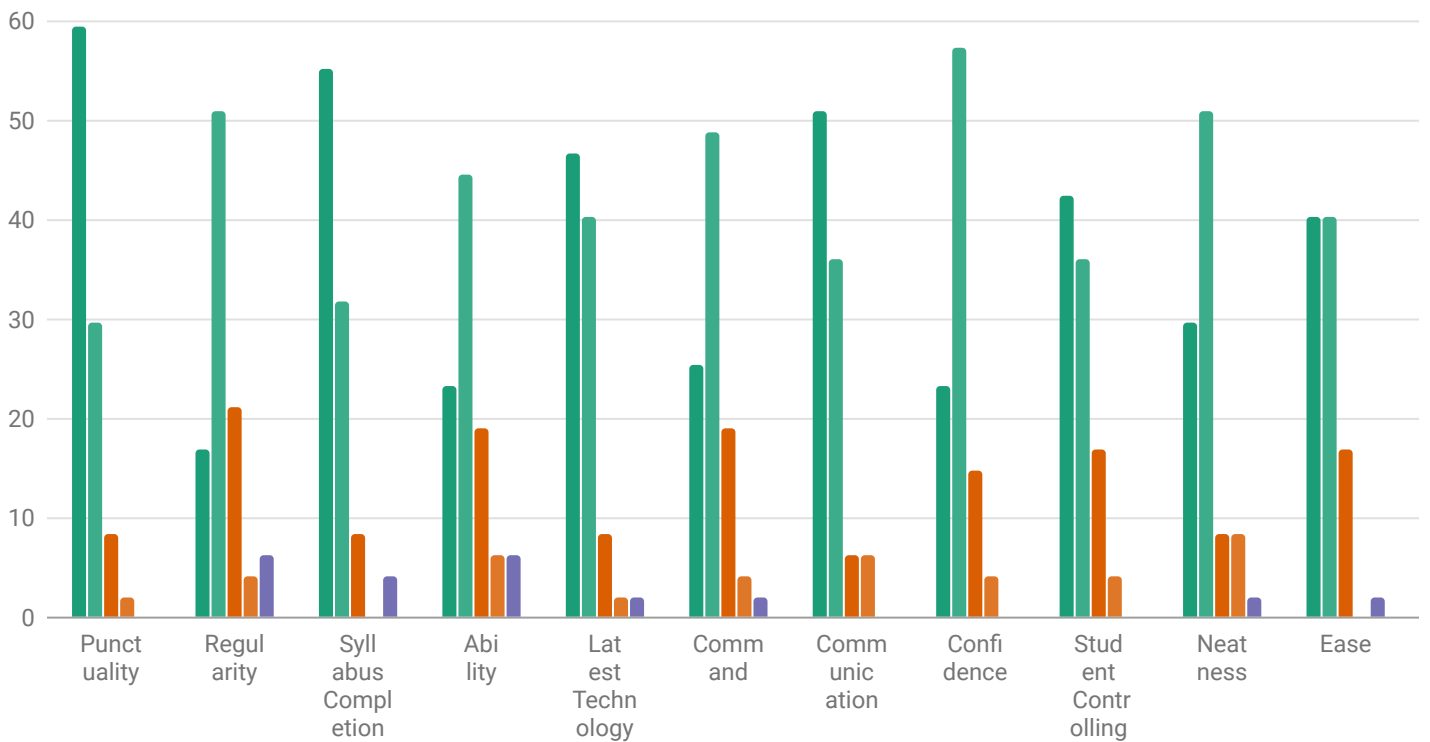

Student Feedback for Teacher Chart (Year : 2022-2023)

Select Teacher

Prof. Dr. R. R. Sonawane ▼

Section-I (This section focuses on Attributes of a Teacher)

Section – II (This Section indicate level of agreement)